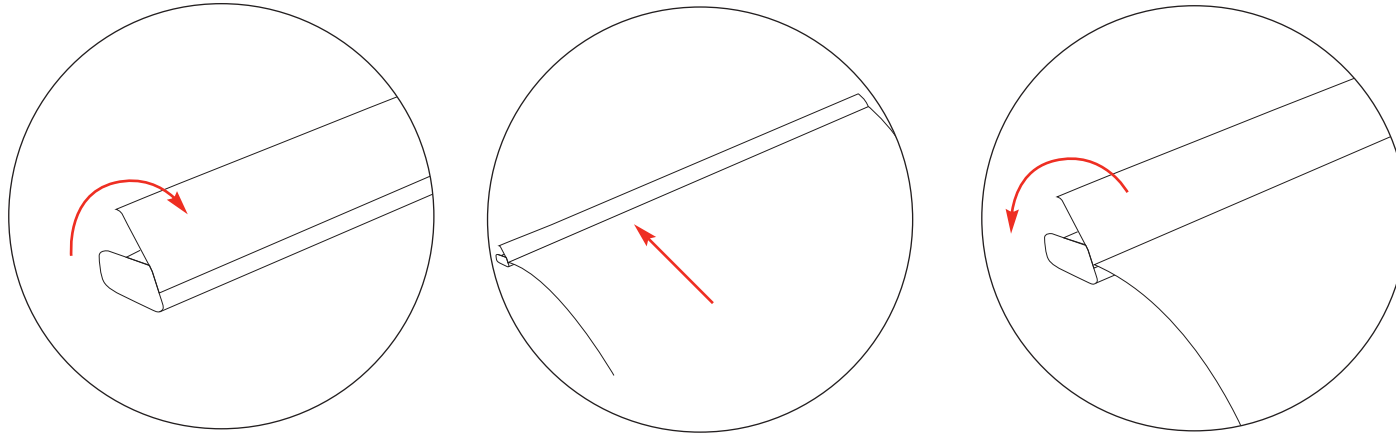

All sizes are based on 850mm

REV 5
02.12

Snap Top Rail Attachment

Bottom Graphic Attachment

Assembly