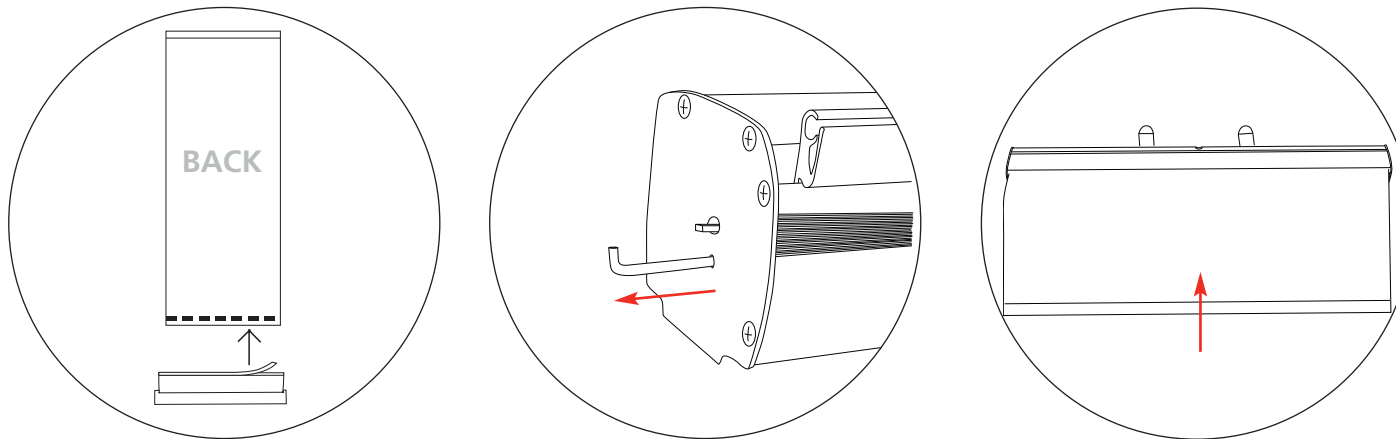

All sizes are based on 850mm

REV 5
02.12

Snap Top Rail Attachment

Bottom Graphic Attachment

Assembly